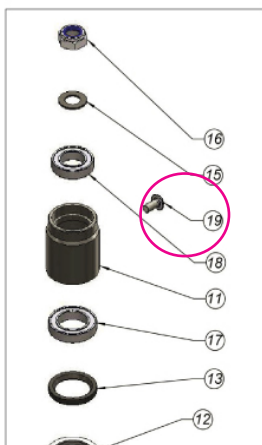

Bolt to inner casing castor fork X

Click on images for larger format

BOLT INNER CASING

BOLT INNER CASING

Bolt to inner casing castor fork on X

We have received comments from our customers that the bolt to the inner casing on the [Panthera X castor fork](#) can easily be damaged during service or repair. We therefore wish to make an improvement and replace this bolt with a new with a Torx T20 head.

The function and mounting is the same but with a reduced risk of damage the bolt when loosening and tightening.

We introduce this bolt when mounting on Panthera X wheelchairs and it is possible to order as a sparepart from 1st of October 2020.

The price remains the same.

Present bolt:

art.no. 6003408

Replacing bolt:

art.no. 6003409DL