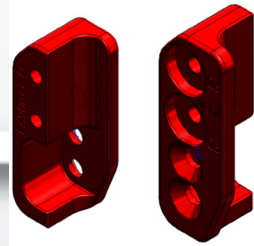

PRODUCT UPDATE

Click on images for larger format

Attachment plates

Adapters

Rolls

THE ATTACHMENTS FOR OUR SIDE GUARDS WILL BE UPDATED

As part of our quality work we will update the attachments for our side guards Carbon and S3.

With the new attachments we achieve easier component handling, fewer parts and simplified assembly. Together with the change, where the new parts gets new art.no. we will also update to more apparent descriptions of the sideguards