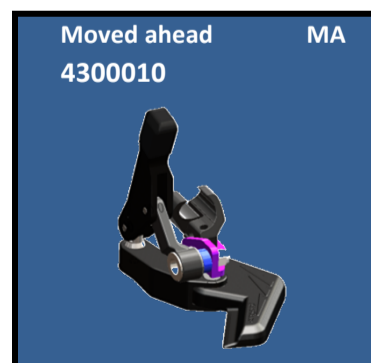

Brakes on standard models

		standard this config	settings - rear axle																																						
			14	16	18	20	22	24	26	28	30	32	34	36	38	40	42	44	46	48	50	52	54	56	58	60	62	64	66	68	70	72	74	76	78	80	82	84	86	88	90
S3	20	std	42													COG																									
	22	std	36																																						
	24	std																																							
	25	std																																							
	26	std																																							
S3 short	20	MB	42													COG																									
	22	MB	36																																						
	24	std																																							
	25	std																																							
	26	std																																							
U3	22	std	36													COG																									
	24	std																																							
	25	MA																																							
	26	MA	Moved ahead																																						
U3 Light	22	std																																							
	24	std																																							
	25	MA																																							
	26	MA																																							
U3 Light L	22	std																																							
	24	std																																							
	25	MA																																							
	26	MA																																							
S3 Swing	20	MB	42													COG																									
	22	MB	36																																						
	24	std																																							
	25	std																																							
	26	std																																							
S3 Swing short	20	MR	42													COG																									
	22	MR	36																																						
	24	std																																							
	25	std																																							
	26	std																																							
Large	20	std	42													COG																									
	22	std	36																																						
	24	std																																							
	25	std																																							
	26	std																																							
Short Low	20	MB	42													COG																									
	22	MB	36																																						
	24	std																																							
	25	std																																							
	26	std																																							