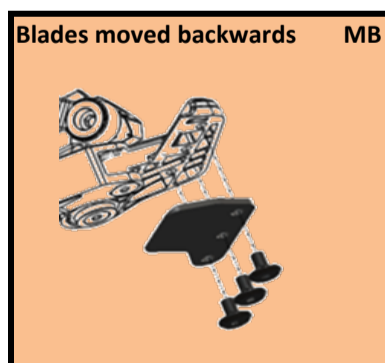

Brakes on standard models

		standard this config	settings - rear axle																																						
			14	16	18	20	22	24	26	28	30	32	34	36	38	40	42	44	46	48	50	52	54	56	58	60	62	64	66	68	70	72	74	76	78	80	82	84	86	88	90
S3	20	std	42													COG																									
	22	std	36																																						
	24	std																																							
	25	std																																							
	26	std																																							
S3 short	20	MB	42													COG																									
	22	MB	36																																						
	24	std																																							
	25	std																																							
	26	std																																							
U3	22	std	36													COG																									
	24	std																																							
	25	MA																																							
	26	MA	Moved ahead																																						
U3 Light	22	std																																							
	24	std																																							
	25	MA																																							
	26	MA																																							
U3 Light L	22	std																																							
	24	std																																							
	25	MA																																							
	26	MA																																							
S3 Swing	20	MB	42													COG																									
	22	MB	36																																						
	24	std																																							
	25	std																																							
	26	std																																							
S3 Swing short	20	MR	42													COG																									
	22	MR	36																																						
	24	std																																							
	25	std																																							
	26	std																																							
Large	20	std	42													COG																									
	22	std	36																																						
	24	std																																							
	25	std																																							
	26	std																																							
Short Low	20	MB	42													COG																									
	22	MB	36																																						
	24	std																																							
	25	std																																							
	26	std																																							