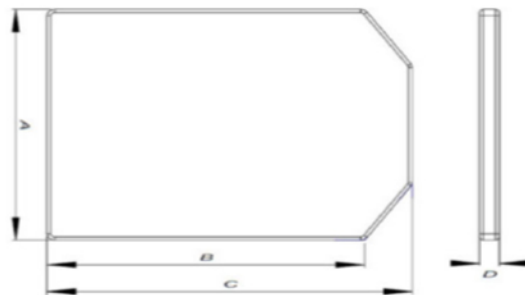

B mått sits	
Micro kort	15-20
Micro Lång	20-25
Bambino kort	20-25
Bambino	25-30
S3 kort abd	27-35

## CUSHION CUSTOM DEPTH

Instructions to adapt:  
Cushion custom depth

art.no. 572BB20, 572BB25, 572BB34

BB=seat width

Tools needed:

Sharp knife or a saw.

1) Cushion seen from above.  
Open cover and pull out the foam.

2) Measure aquired seat depth on the wheelchair and transfer that to the foam.

3) Cut along marking with a suitable knife or saw. Place the foam into the cover.

Model	Seat depth	Art nr	A	B	C	D	
1. Micro Short	15-20 cm	5722420 Cushion Adjustable d15-20 w24 h2,5	20*20	24cm		20cm	2,5cm
		5722720 Cushion Adjustable d15-20 w27 h2,5		27cm		20cm	2,5cm
		5752420 Cushion Adjustable d15-20 w24 h5		24cm		20cm	5cm
		5752720 Cushion Adjustable d15-20 w27 h5		27cm		20cm	5cm
2. Micro Long Bambino short	20-25cm	5722425 Cushion Adjustable d20-25 w24 h2,5	30*30	24cm	25cm		2,5cm
		5722725 Cushion Adjustable d20-25 w27 h2,5		27cm	25cm		2,5cm
		5752425 Cushion Adjustable d20-25 w24 h5		24cm	25cm		5cm
		5752725 Cushion Adjustable d20-25 w27 h5		27cm	25cm		5cm
3. S3 kort Abd S3 short Bambino	25-35 cm	5722734 Cushion Adjustable d25-35 w27 h2,5		27cm	35cm		2,5cm
		5723034 Cushion Adjustable d25-35 w30 h2,5		30cm	35cm		2,5cm
		5723334 Cushion Adjustable d25-35 w33 h2,5		33cm	35cm		2,5cm
		5752734 Cushion Adjustable d25-35 w27 h5		27cm	35cm		5cm
		5753034 Cushion Adjustable d25-35 w30 h5		30cm	35cm		5cm
		5753334 Cushion Adjustable d25-35 w33 h5		33cm	35cm		5cm